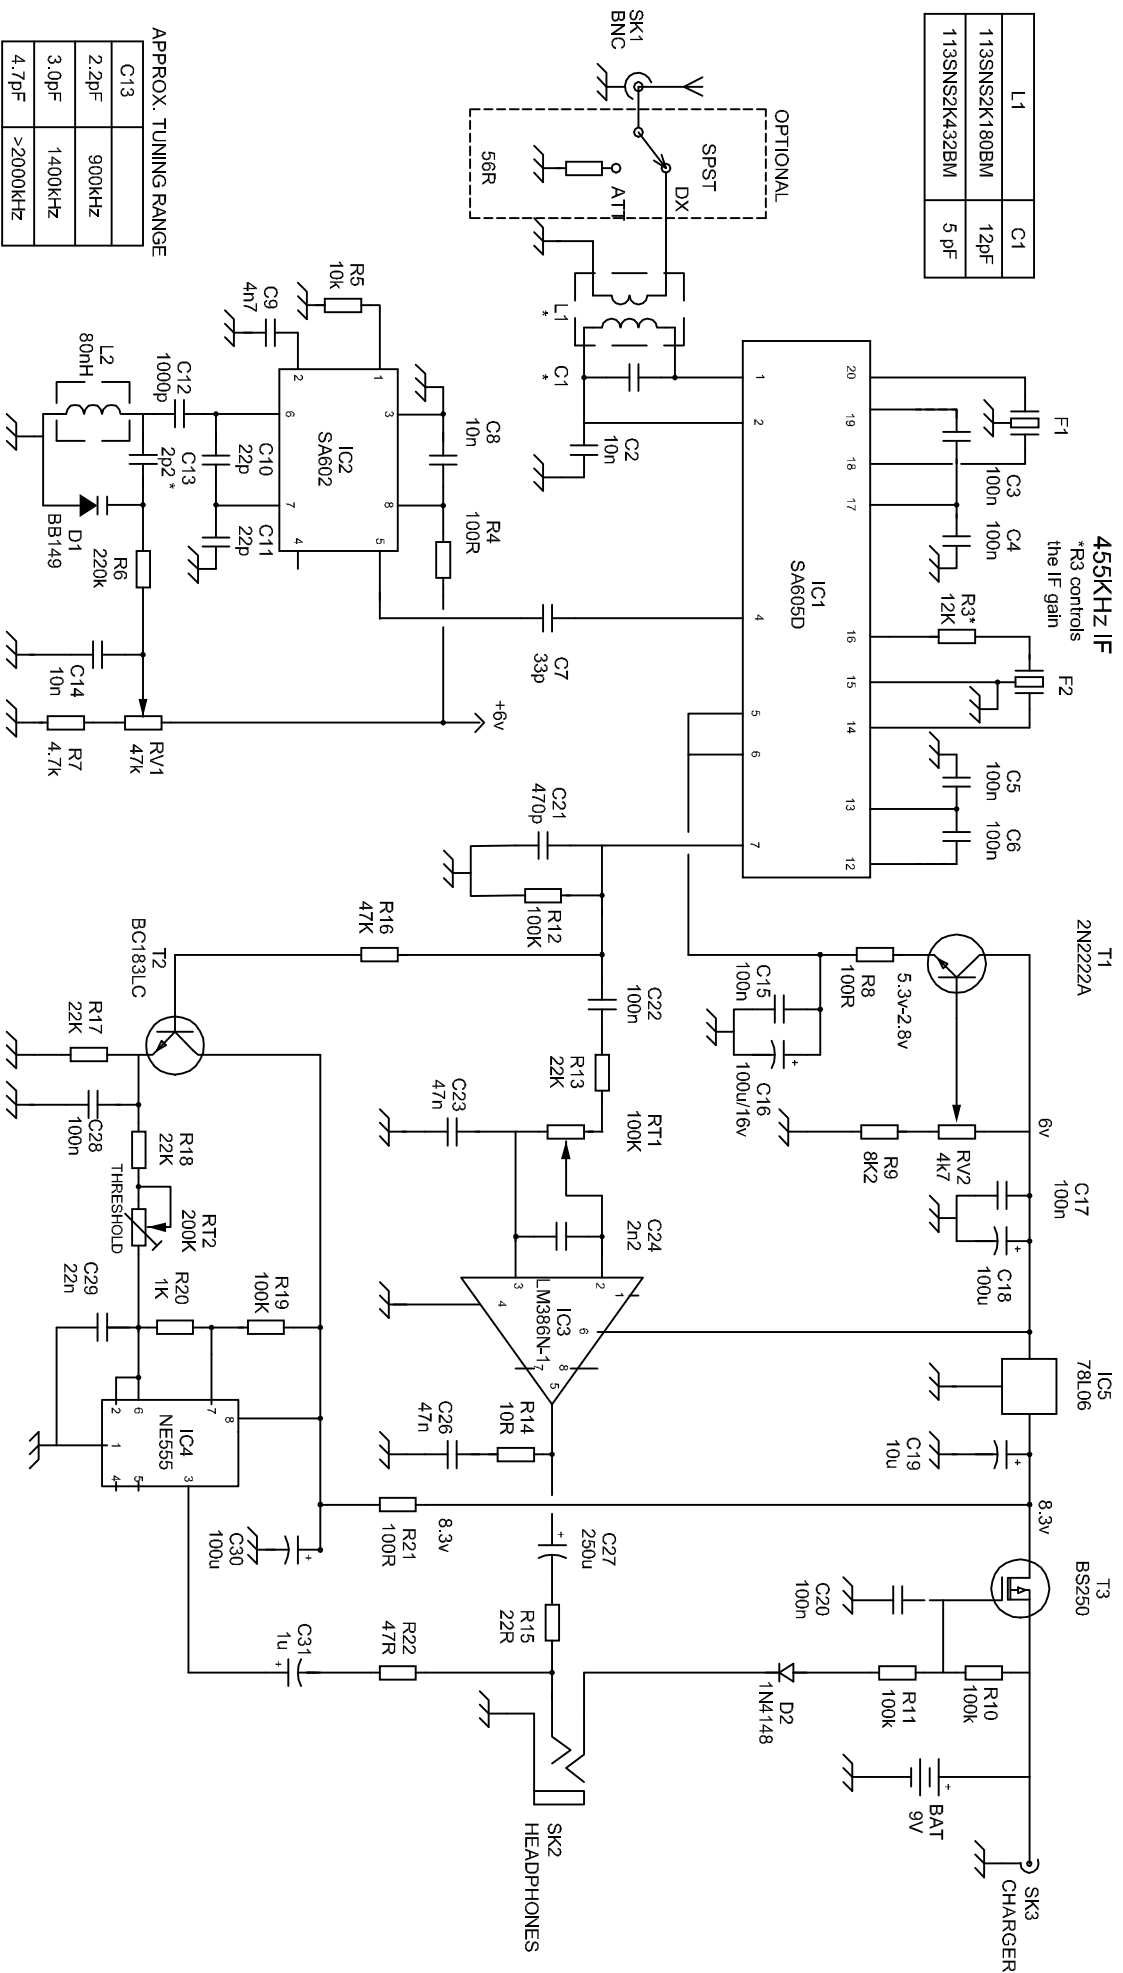

L1	C1
113SNS2K180BM	12pF
113SNS2K432BM	5 pF

# ROX-1 by G3ZOI

version 2.02  
last updated 18-12-2003